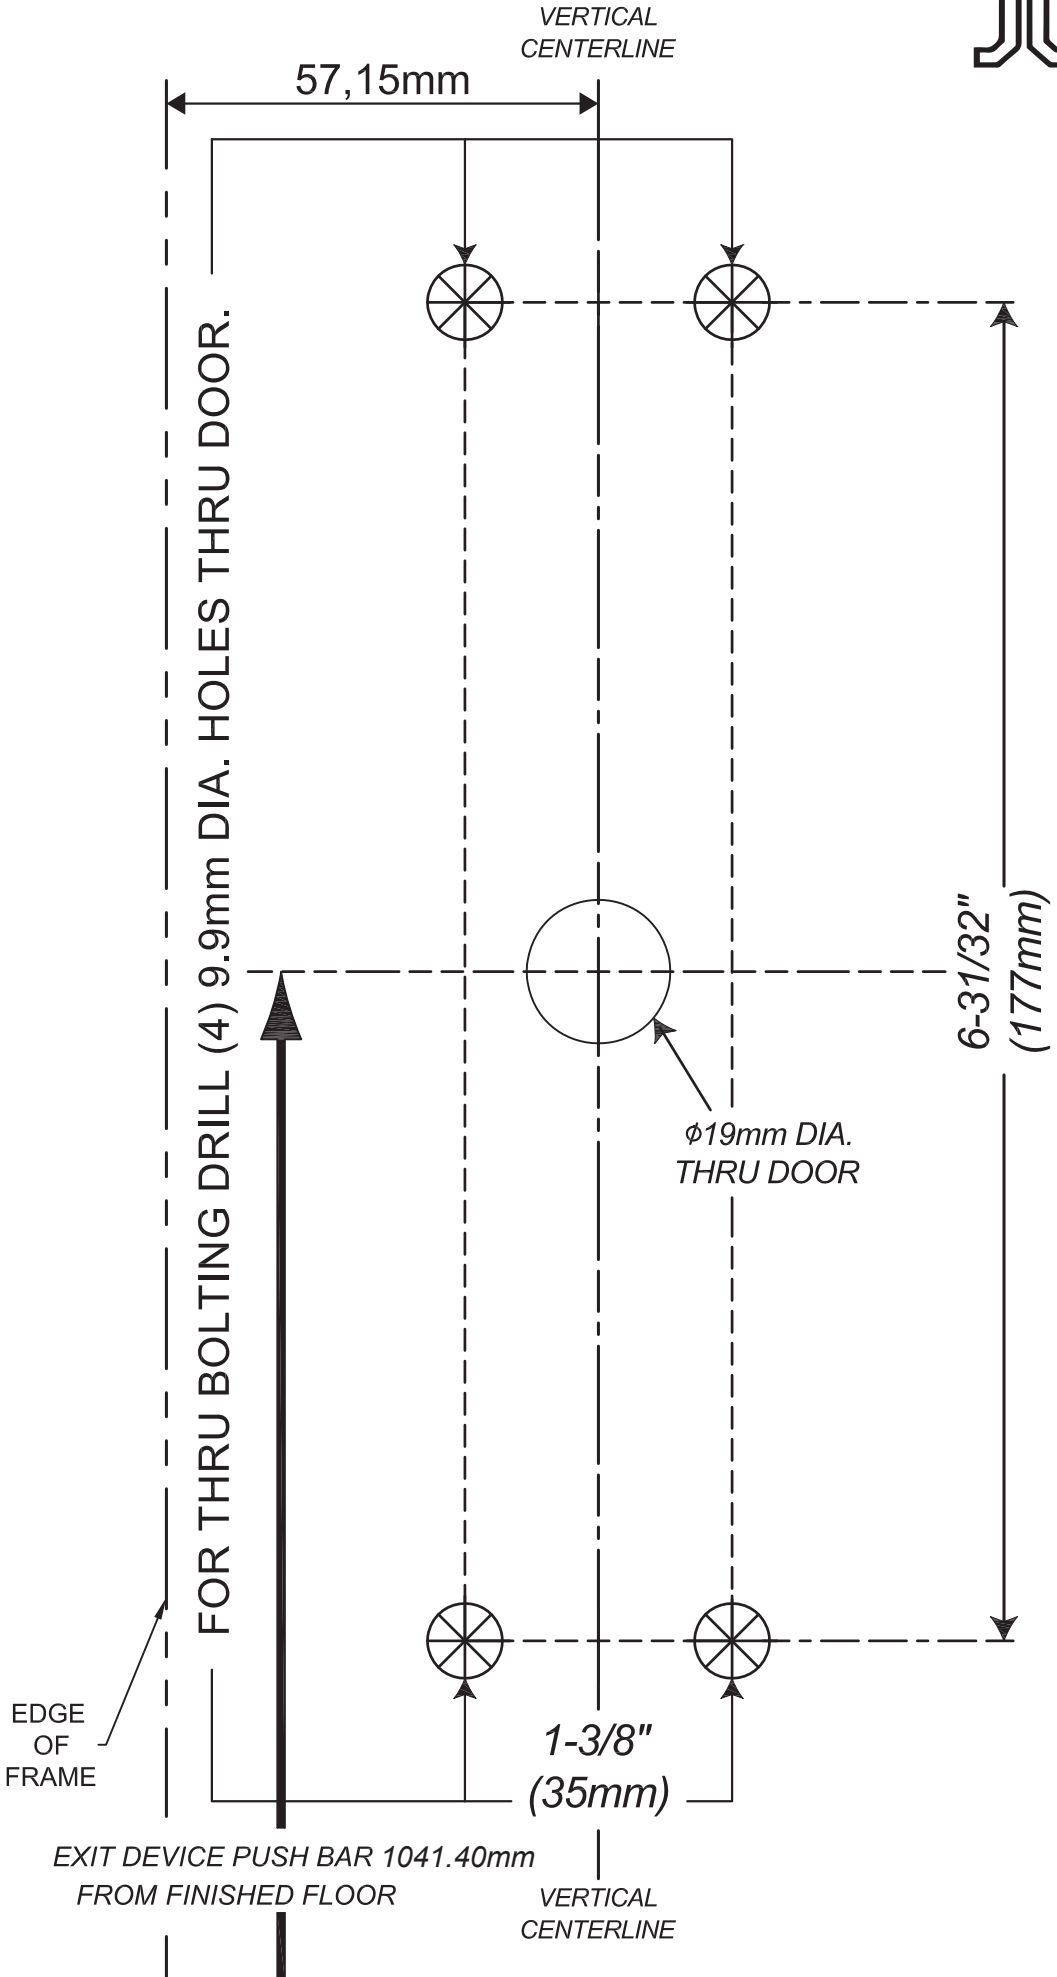

TEMPLATE OF 1000RT USING DT011 SERIES LEVER TRIM

SINGLE WOOD / METAL DOOR W/O MULLION