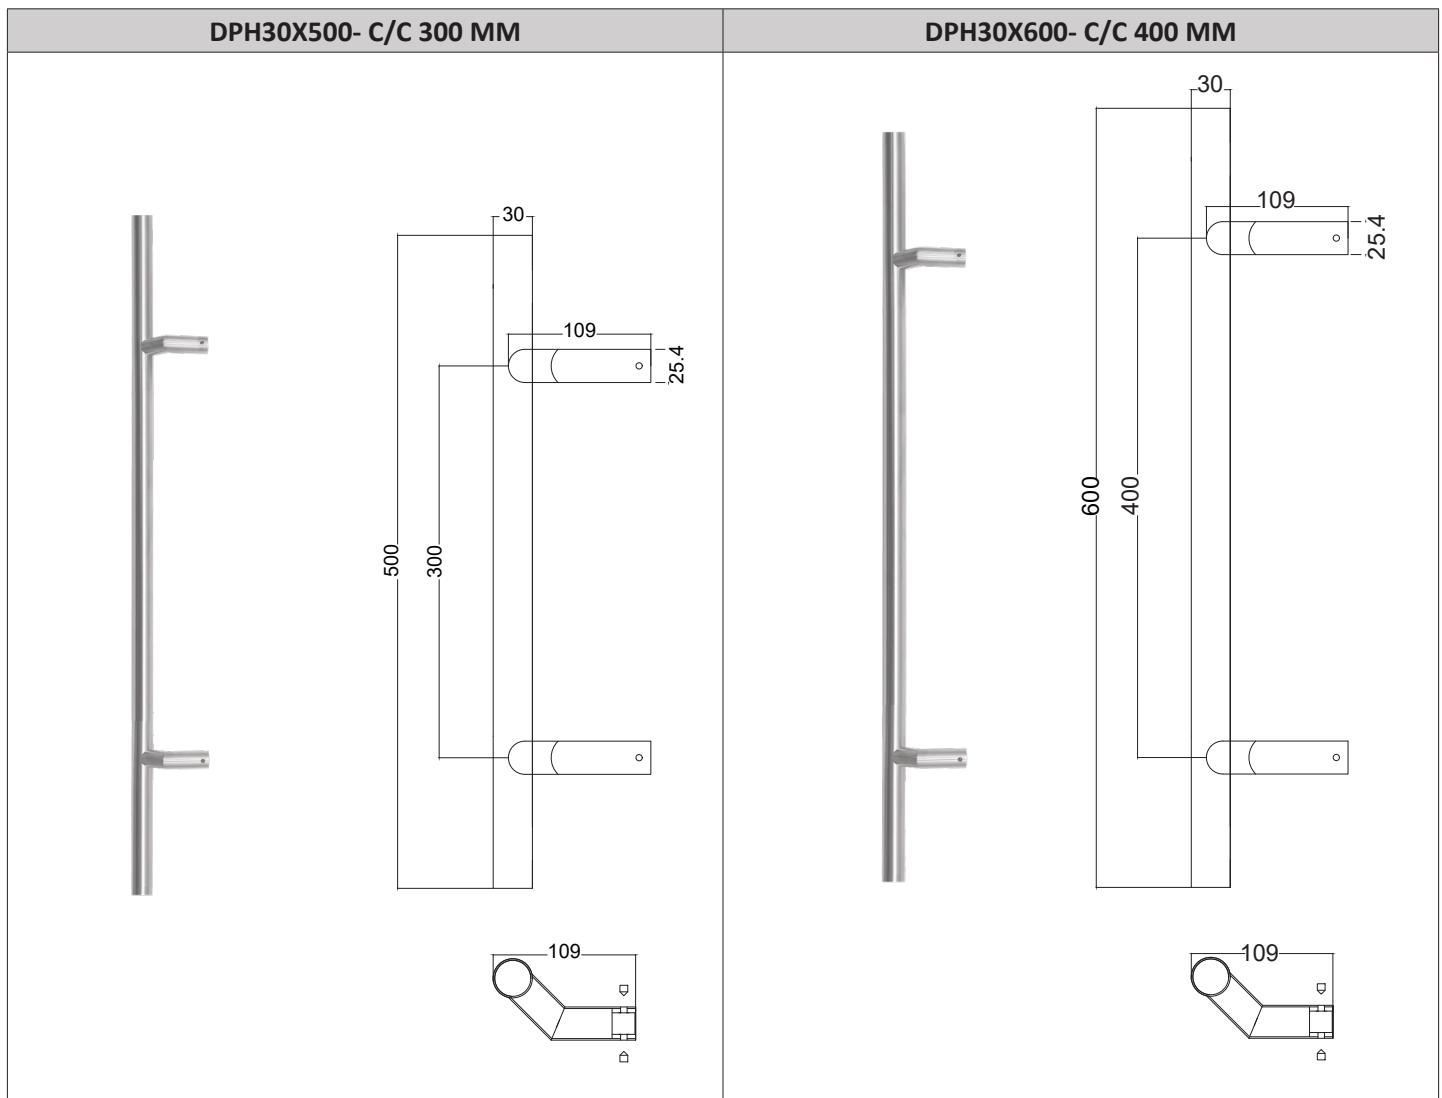

ITEM CODE: DPH OFFSET PULL HANDLES

Features:

- Area of application: for wood, steel or glass doors
- Material: Stainless steel EN 1.4301 (type SUS304). Optional: Stainless steel EN 1.4401 (type SUS316)
- Available in round design.
- Accessories are available in back-to-back, bolt through and concealed fixing
- Standard available lengths: 1200 mm, 1000 mm, 800 mm, 600 mm and 500 mm. Optional lengths are available.
- Standard finish: Satin Stainless Steel (SSS). Other finishes are available upon request.

DPH30X800- C/C 500 MM	DPH30X1000- C/C 600 MM	DPH30X1200- C/C 800 MM
 <p>Technical drawing of the DPH30X800 handle. It shows a side view of the handle with two levers. Dimensions include a total length of 800 mm, a center-to-center distance of 500 mm, a handle diameter of 30 mm, a lever length of 109 mm, and a lever thickness of 25.4 mm. A detail view at the bottom shows the lever's profile with a 109 mm length.</p>	 <p>Technical drawing of the DPH30X1000 handle. It shows a side view of the handle with two levers. Dimensions include a total length of 1000 mm, a center-to-center distance of 600 mm, a handle diameter of 30 mm, a lever length of 109 mm, and a lever thickness of 25.4 mm. A detail view at the bottom shows the lever's profile with a 109 mm length.</p>	 <p>Technical drawing of the DPH30X1200 handle. It shows a side view of the handle with two levers. Dimensions include a total length of 1200 mm, a center-to-center distance of 800 mm, a handle diameter of 30 mm, a lever length of 109 mm, and a lever thickness of 25.4 mm. A detail view at the bottom shows the lever's profile with a 109 mm length.</p>